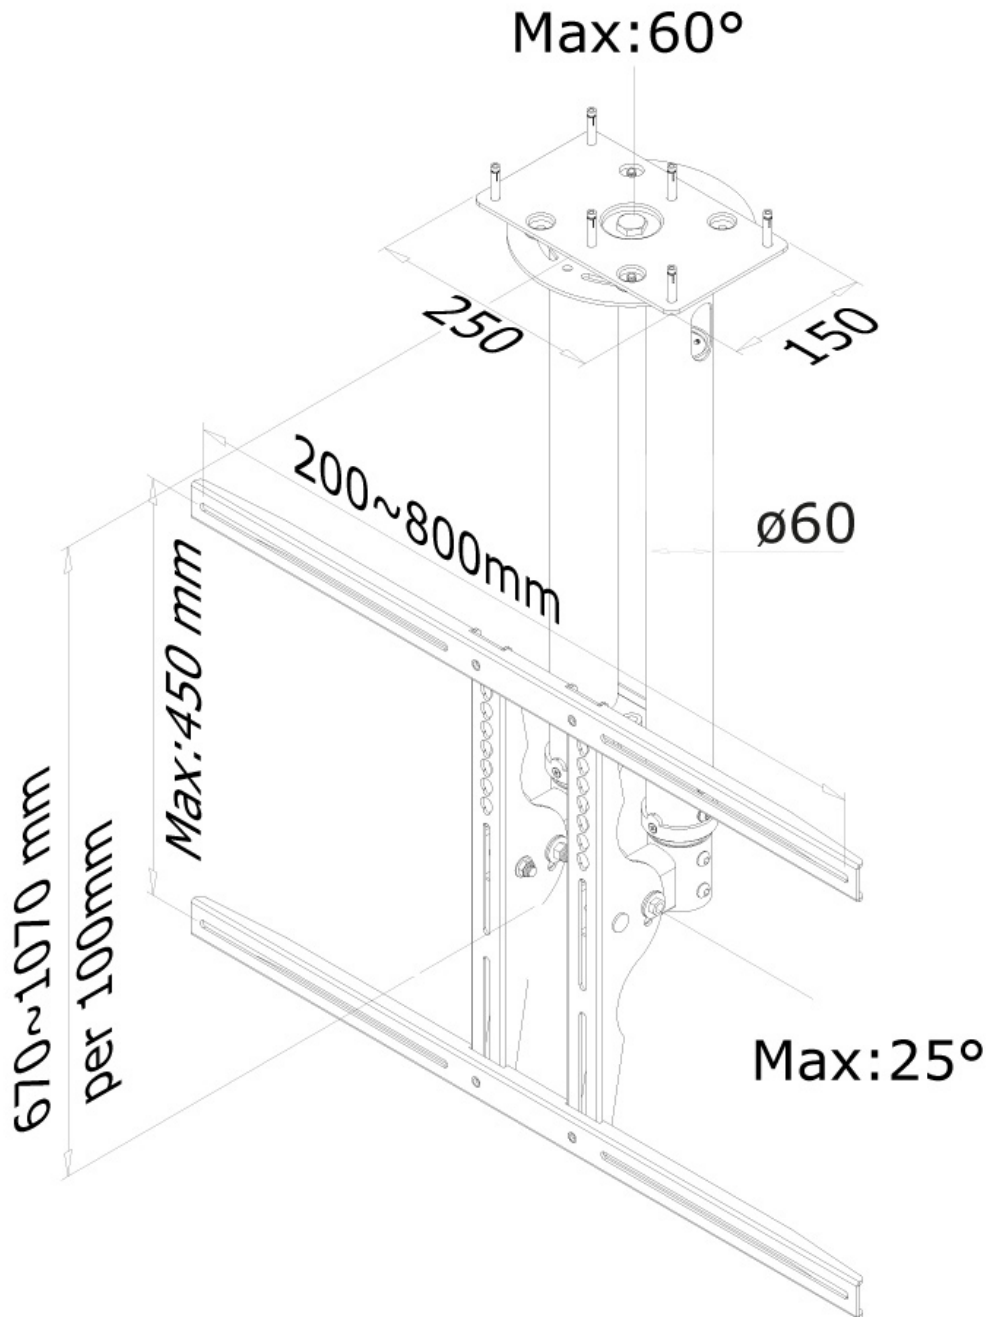

PLASMA-C100BLACK NEOMOUNTS MONITOR CEILING MOUNT

Neomounts